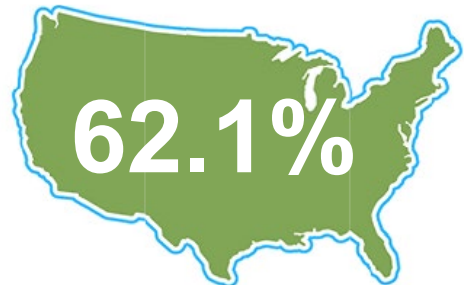

Released Aug. 19, 2022

UNEMPLOYMENT RATE **seasonally adjusted*

2.6%

Unemployment Rate
Tenth consecutive
month under 3%

June 2022
Indiana was

2.4%

National
Unemployment
Rate is

LABOR FORCE PARTICIPATION RATE

Labor Force
Participation Rate

63.3%

National Labor Force Rate

156,813

Open Job Postings
**As of July 18, 2022*

15,366

People Receiving
Unemployment Benefits

unique unemployment claims paid