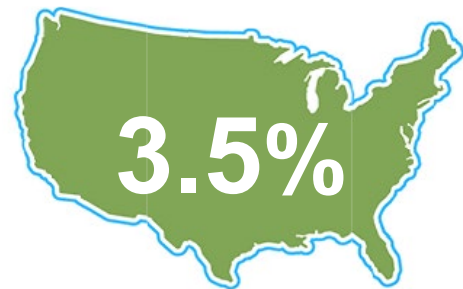

Released Aug. 19, 2022

UNEMPLOYMENT RATE **seasonally adjusted*

2.6%

Unemployment Rate
Tenth consecutive
month under 3%

June 2022
Indiana was

2.4%

National
Unemployment
Rate is

LABOR FORCE PARTICIPATION RATE

Labor Force
Participation Rate

63.3%

National Labor Force Rate

156,813

Open Job Postings
**As of July 18, 2022*

15,366

People Receiving
Unemployment Benefits

unique unemployment claims paid