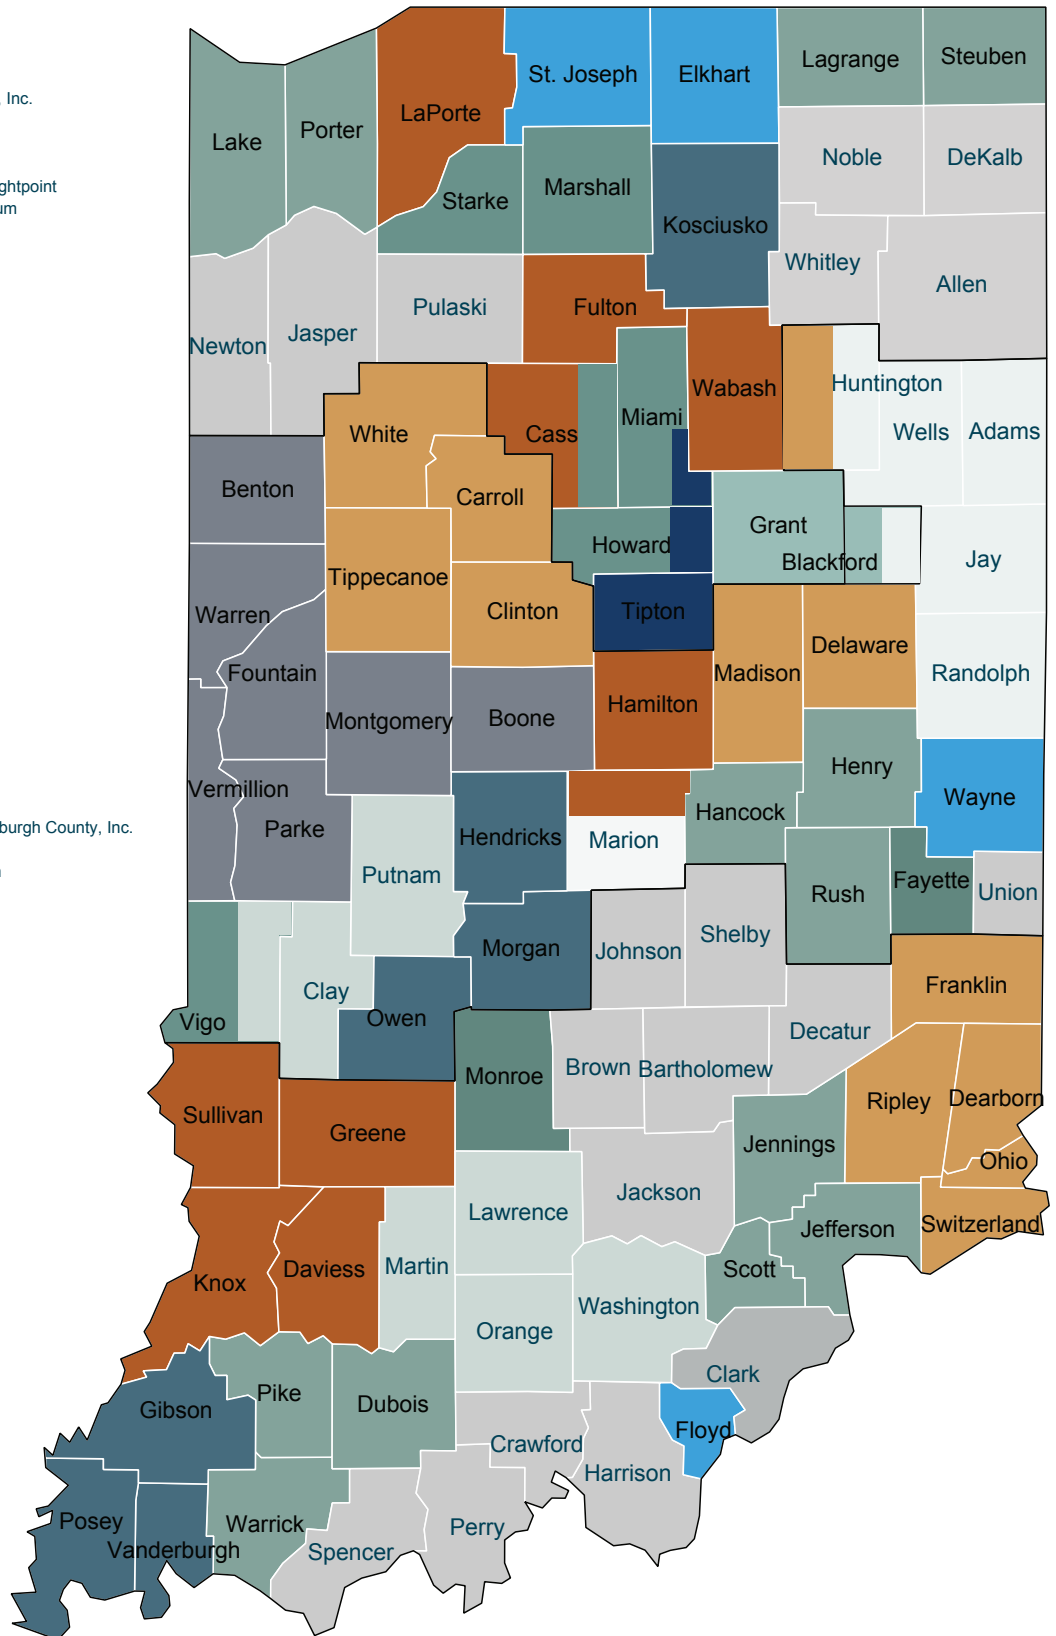

Map of Indiana Head Start & Early Head Start Grantees by Cluster

Northern Cluster

- Area Five Agency on Aging and Community Services, Inc.
- Bona Vista Programs, Inc.
- Cardinal Services, Inc. / Kosciusko County HS/EHS
- Carey Services Inc.
- Community Action of Northeast Indiana, Inc. d/b/a Brightpoint
- Elkhart and St. Joseph Counties Head Start Consortium
- Fremont Community Schools
- Geminus Corporation
- Kankakee-Iroquois Regional Planning Commission
- Kokomo School Corporation Head Start Program
- Marion Community Schools
- Marshall Starke Development Center
- Paladin, Inc.

Central Cluster

- Bauer Family Resources, Inc.
- Community & Family Services, Inc.
- Community Action of East Central Indiana, Inc.
- Community Action Program, Inc. of Western Indiana
- Community Care in Union County, Inc. Community
- Development Institute Head Start Early Learning Indiana, Inc.
- Family Development Services, Inc.
- Fayette County School District
- Hamilton Center Inc
- Interlocal Community Action Program, Inc.
- Pathfinder Services, Inc.
- Transition Resources Corporation (Telamon)
- Western Indiana Community Action Agency, Inc.

Southern Cluster

- Community Action of Southern Indiana, Inc.
- Community Action Program of Evansville and Vanderburgh County, Inc.
- Floyd County Community Action Agency
- Hoosier Uplands Economic Development Corporation
- Human Services, Inc.
- Lincoln Hills Development Corporation
- Ohio Valley Opportunities, Inc.
- Pace Community Action Agency, Inc.
- South Central Community Action Program, Inc.
- Southeastern Indiana Economic Opportunity Corp
- Tri-Cap Head Start