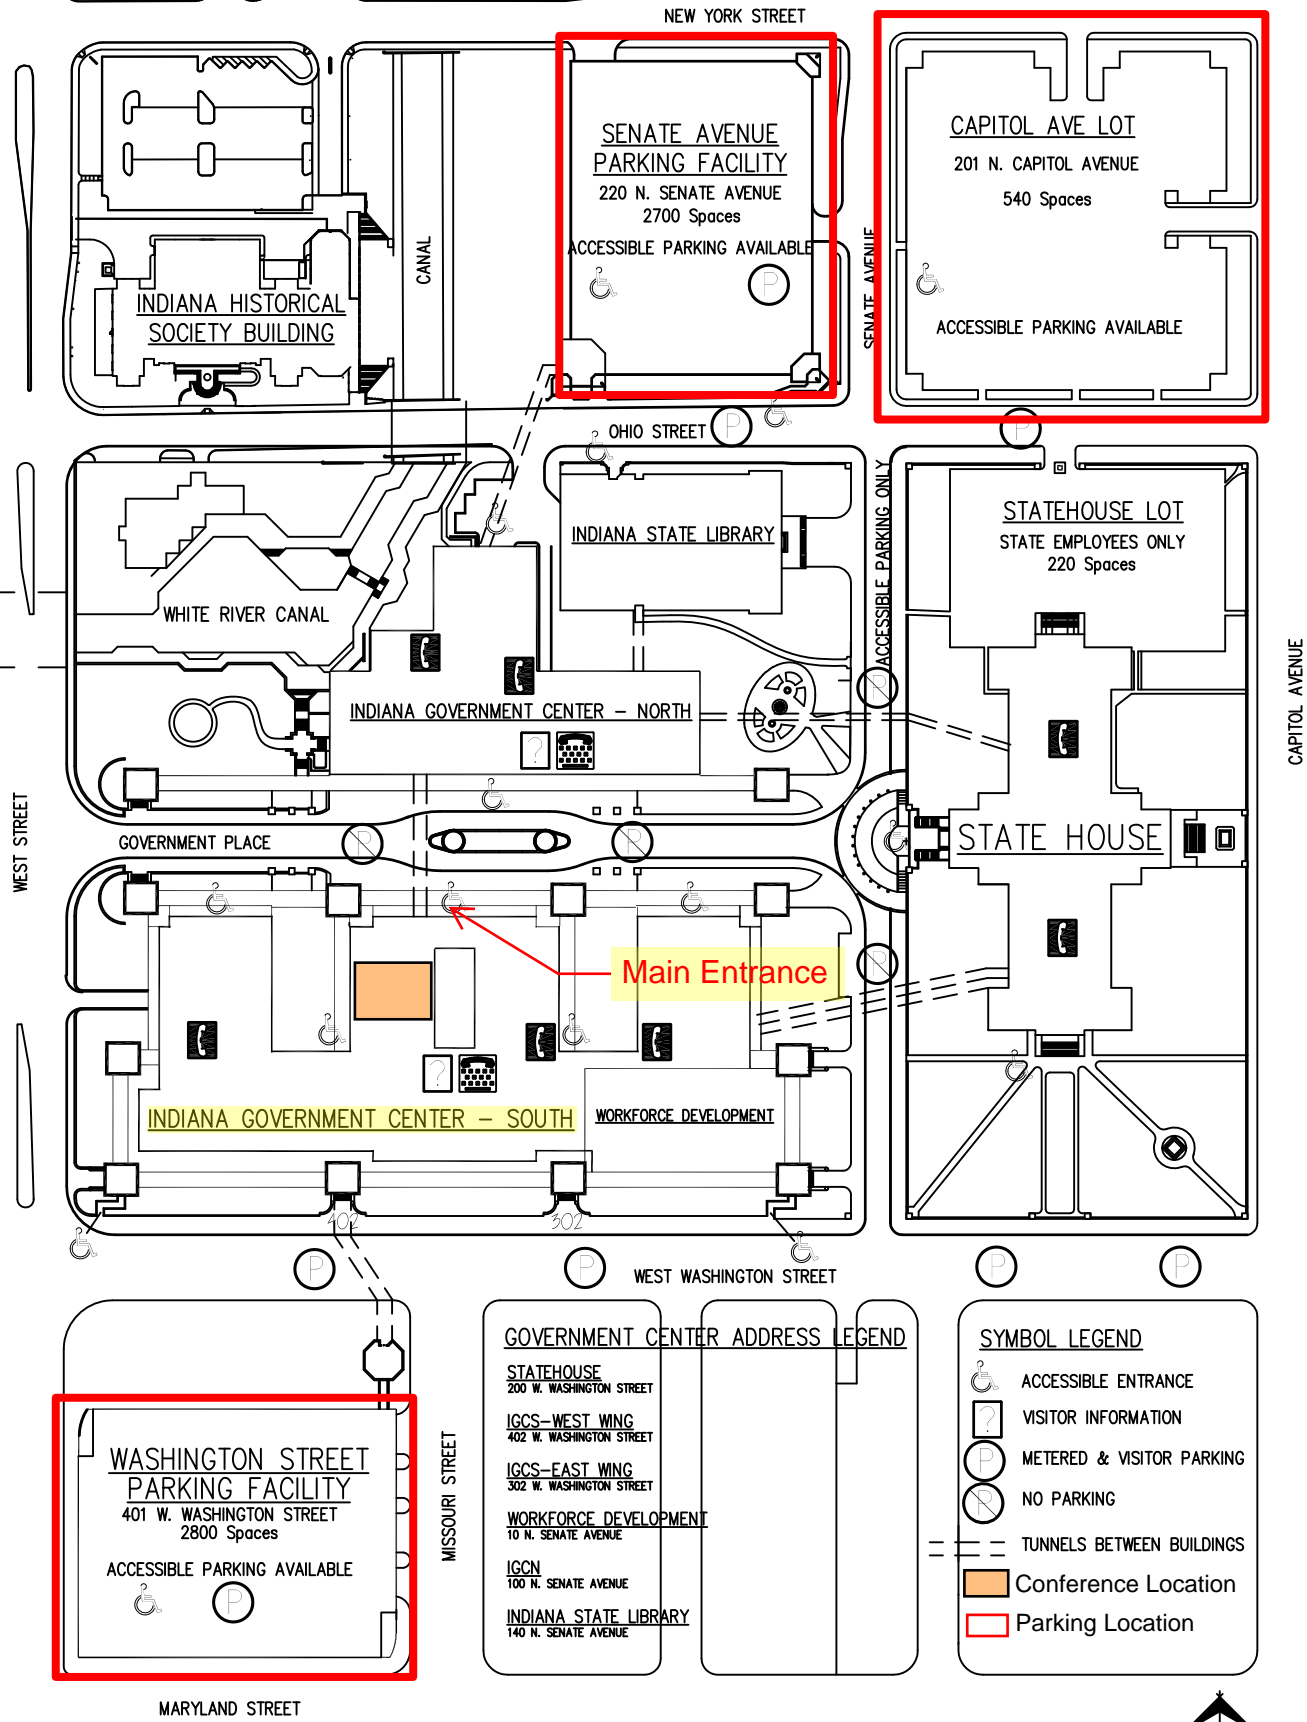

GOVERNMENT CENTER ADDRESS LEGEND	
	STATEHOUSE 200 W. WASHINGTON STREET
	IGCS—WEST WING 402 W. WASHINGTON STREET
	IGCS—EAST WING 302 W. WASHINGTON STREET
	WORKFORCE DEVELOPMENT 10 N. SENATE AVENUE
	IGCN 100 N. SENATE AVENUE
	INDIANA STATE LIBRARY 140 N. SENATE AVENUE

SYMBOL LEGEND	
	ACCESSIBLE ENTRANCE
	VISITOR INFORMATION
	METERED & VISITOR PARKING
	NO PARKING
	TUNNELS BETWEEN BUILDINGS
	Conference Location
	Parking Location

INDIANA GOVERNMENT CENTER